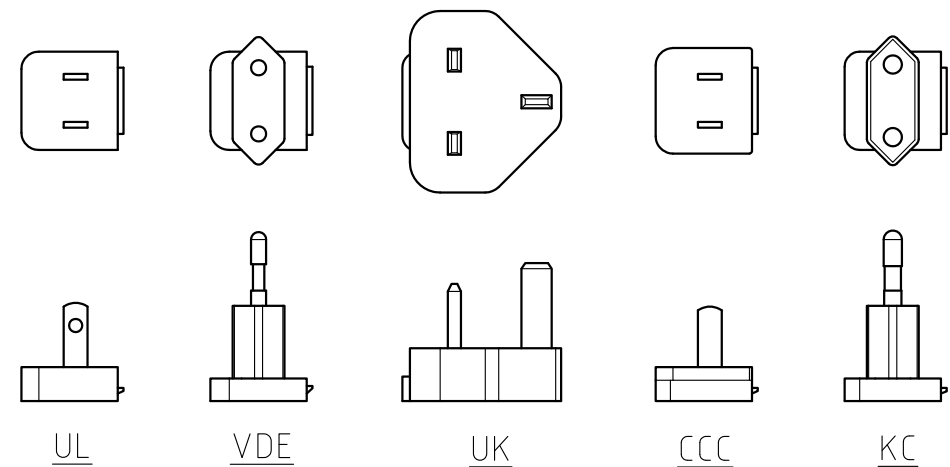

Specifications

Rated Input	AC100V - 240V 50/60Hz	
Rated Output	DC24V 1A	
Operating Ambient Temperature	0 - 40℃	
Storage Ambient Temperature	-10 - 70℃	
Mounting Location	Indoor Only	
Mass	AC Adaptor	123 ±15g
	AC Plug	UL:Approx.7g, VDE:Approx.15g, UK:Approx.16g, CCC:Approx.7g, KC:Approx.17g
Conformity Standards and Certification	PSE UL Listed (File No.E163743) EN 60950-1 / GS Mark Certification KC CCC BSMI	
	U.S. Department of Energy(DOE) & California's Energy Efficiency Standards LEVEL VI Natural Resources Canada(Nrcan) Energy Efficiency Regulations Code of Conduct on Energy Efficiency of External Power Supply Version 5 (CoC Tier2) FCC Part 15 Subpart B class B EN 55032, EN 55024 RoHS Directive(EN50581)	
Remarks	Conforms to the CE requirements	

Accessory (AC plug)

1	AC adaptor		1		
2	AC plug		5	UL,VDE,UK,CCC,KC	
番号 No.	部品名 Part Name	品目コード Part No.	数量 Qty.	材料 & 寸法 & 処理 Material & Size & Finish	記事 Remarks

製品仕様書 Specifications
株式会社 パトライト PATLITE Corporation
ADP-001-W18A