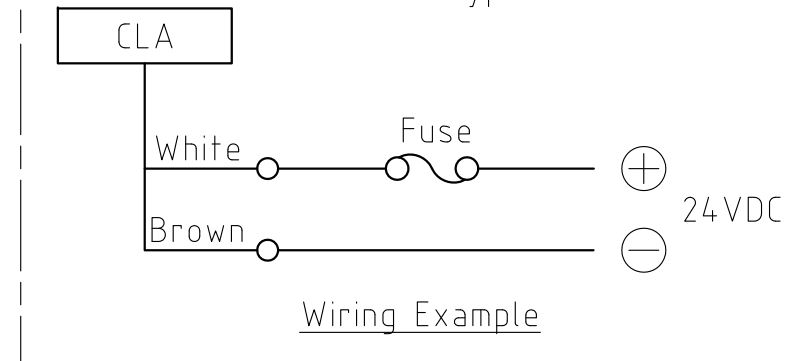

**PATLITE Corporation**

生産終了  
Production end

EX. CLA1S-24

[Chart 1: Dimension Chart]

Model Name	Dim.A	Dim.B	Dim.D	Dim.E	Accessory Brackets (SZ-310AR)
	Maximum	Lighting	Attachment Pitch		
CLA1S-	124	100	74	-	2pcs.
CLA2S-	224	200	174	-	2pcs.
CLA3S-	324	300	274	-	2pcs.
CLA6S-	624	600	574	-	2pcs.
CLA9S-	924	900	874	290	4pcs.
CLA12S-	1224	1200	1174	390	4pcs.
CLA15S-	1524	1500	1474	490	4pcs.

[Chart 2: Corresponding Bracket Table]

Model Name	SZ-310AS	SZ-310ASB	SZ-310ARM
CLA1S-	○	×	○
CLA2S-	○	×	○
CLA3S-	○	○	○
CLA6S-	○	×	○
CLA9S-	○*1	×	○
CLA12S-	○*1	×	○
CLA15S-	○*1	×	○

\*1: For the 9S,12S,and 15S, please orientate the two SZ-310AR brackets included with the product.

【Cable Type】 AWG22/2 Wire

Recommended Screw Dimensions

[Remarks]

- The screw caps are removable. Please remove them in advance when using high-pressure water applications.  
( Example: Contamination in a food-processing line)
- Install the bracket on a sturdy surface with M4 flush-mount screws, and tighten down with a torque of no more than 1N·m.  
(2 screws recommended)