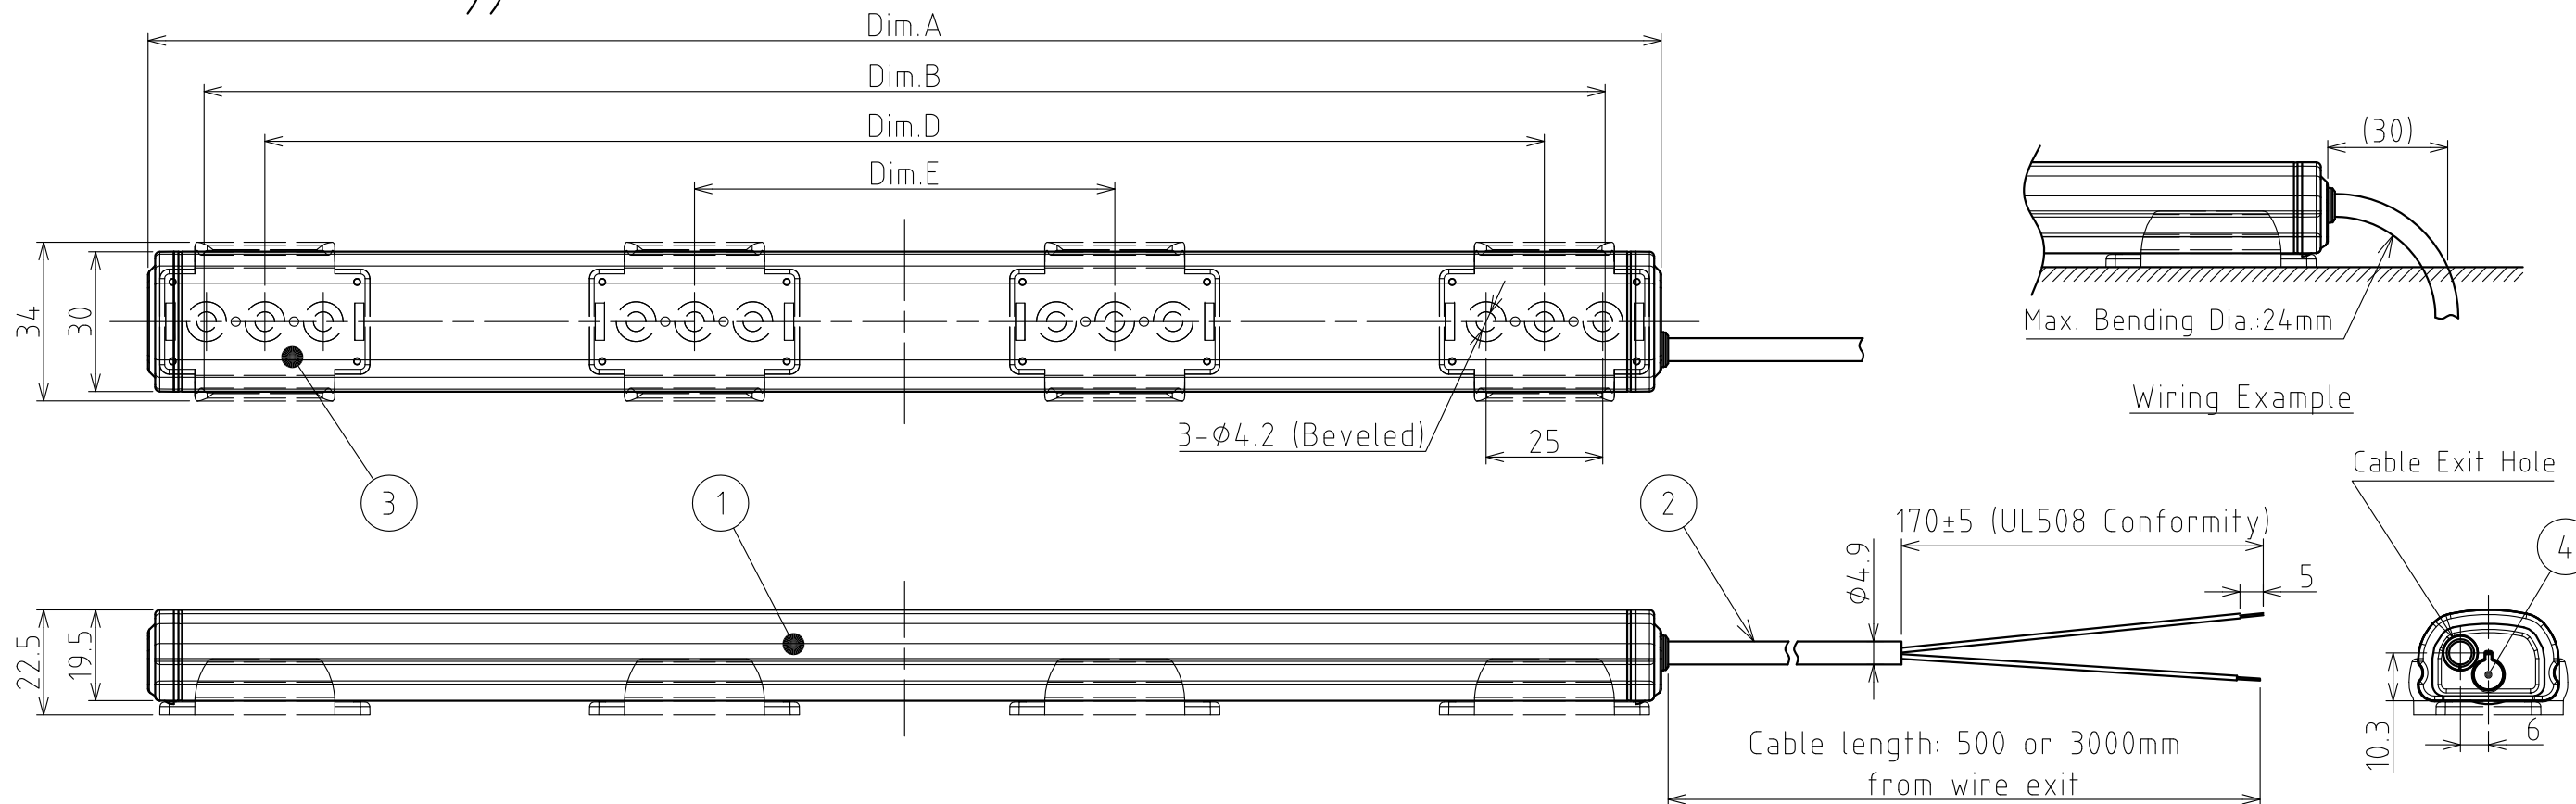

生産終了
Production end

EX. CLA1S-24

[Chart 1: Dimension Chart]

Model Name	Dim.A	Dim.B	Dim.D	Dim.E	Accessory Brackets (SZ-310AR)
	Maximum	Lighting	Attachment Pitch		
CLA1S-	124	100	74	-	2pcs.
CLA2S-	224	200	174	-	2pcs.
CLA3S-	324	300	274	-	2pcs.
CLA6S-	624	600	574	-	2pcs.
CLA9S-	924	900	874	290	4pcs.
CLA12S-	1224	1200	1174	390	4pcs.
CLA15S-	1524	1500	1474	490	4pcs.

[Chart 2: Corresponding Bracket Table]

Model Name	SZ-310AS	SZ-310ASB	SZ-310ARM
CLA1S-	○	×	○
CLA2S-	○	×	○
CLA3S-	○	○	○
CLA6S-	○	×	○
CLA9S-	○*1	×	○
CLA12S-	○*1	×	○
CLA15S-	○*1	×	○

*1: For the 9S,12S,and 15S, please orientate the two SZ-310AR brackets included with the product.

【Cable Type】 AWG22/2 Wire