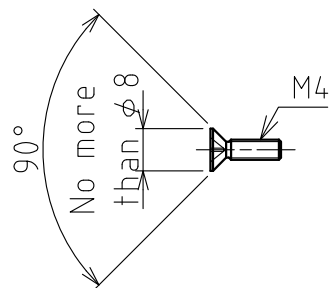

Recommended Screw Dimensions

[Remarks]

1. The screw caps are removable. Please remove them in advance when using high-pressure water applications.
   (Example: Contamination in a food-processing line)
2. Install the bracket on a sturdy surface with M4 flush-mount screws, and tighten down with a torque of no more than 1N·m.
   (2 screws recommended)

4	Screw Cap		2	Silicon	
3	Bracket	SZ-310AR	Chart1	Polycarbonate Resin	
2	Power Cable		1	AWG22/2 Wire	
1	Cover		1	Polycarbonate Resin	
番号 No.	部品名 Part Name	品目コード Part No.	数量 Qty.	材料 & 寸法 & 処理 Material & Size & Finish	記事 Remarks

CLA□S-24 Dimensions
株式会社 パトライト
PATLITE Corporation
CLA.S-24-PDFD-EN-3_3