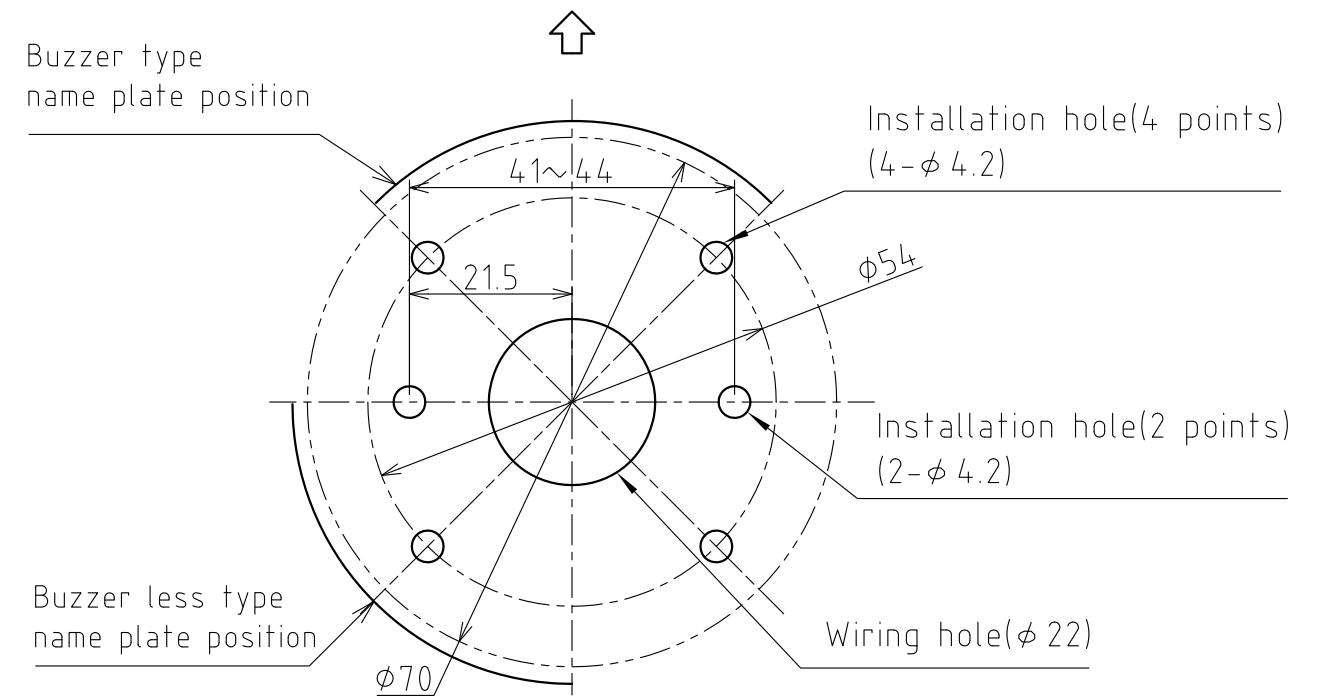

Specification

Model Name	SZ-130(D/S)
Corresponding Model	LS7 Series
Operating Temperature	Correspond to applicable model
Mounting Location	Correspond to applicable model
Protection Rating	Correspond to applicable model
Vibration Resistance	Correspond to applicable model
Mass	45g ±10%
Conformity Standards	RoHS Directive(DIRECTIVE 2002/95/EC)

Chart1

Color	Model Name
OFF WHITE	SZ-130
OFF DARK GRAY	SZ-130D
SILVER	SZ-130S

Insert nut M4 8mm depth(4 points)

Front (Buzzer shedding side)

FIG.1 Installation dimensional drawing(1:1)

3	O-ring		1	Silicon rubber	
2	Waterproof sheet		1	CR	
1	Multi mount bracket		1	ABS (S : Silver painting)	
番号 No.	部品名 Part Name	品目コード Part No.	数量 Qty.	材料 & 寸法 & 処理 Material & Size & Finish	記事 Remarks