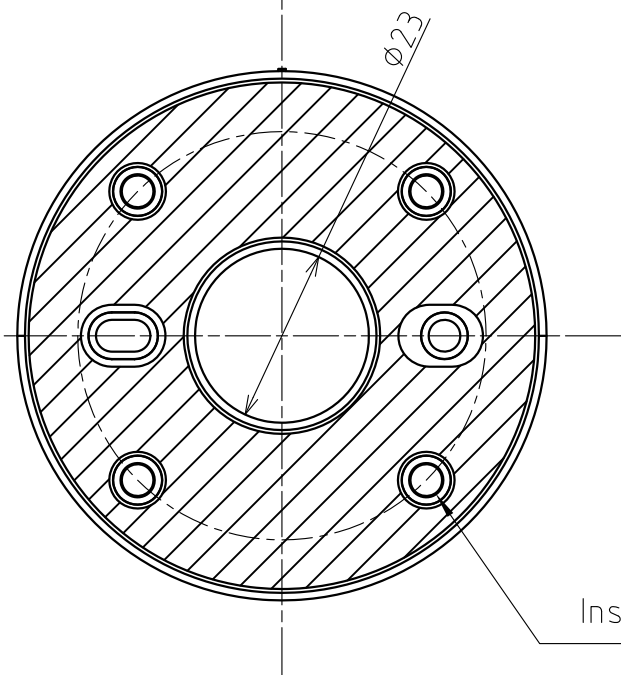

Specification

Model Name	SZ-130(D/S)
Corresponding Model	LS7 Series
Operating Temperature	Correspond to applicable model
Mounting Location	Correspond to applicable model
Protection Rating	Correspond to applicable model
Vibration Resistance	Correspond to applicable model
Mass	45g ±10%
Conformity Standards	RoHS Directive(DIRECTIVE 2002/95/EC)

Chart1

Color	Model Name
OFF WHITE	SZ-130
OFF DARK GRAY	SZ-130D
SILVER	SZ-130S

Insert nut M4 8mm depth(4 points)

Front (Buzzer shedding side)

FIG.1 Installation dimensional drawing(1:1)

3	O-ring		1	Silicon rubber	
2	Waterproof sheet		1	CR	
1	Multi mount bracket		1	ABS (S : Silver painting)	
番号 No.	部品名 Part Name	品目コード Part No.	数量 Qty.	材料 & 寸法 & 処理 Material & Size & Finish	記事 Remarks