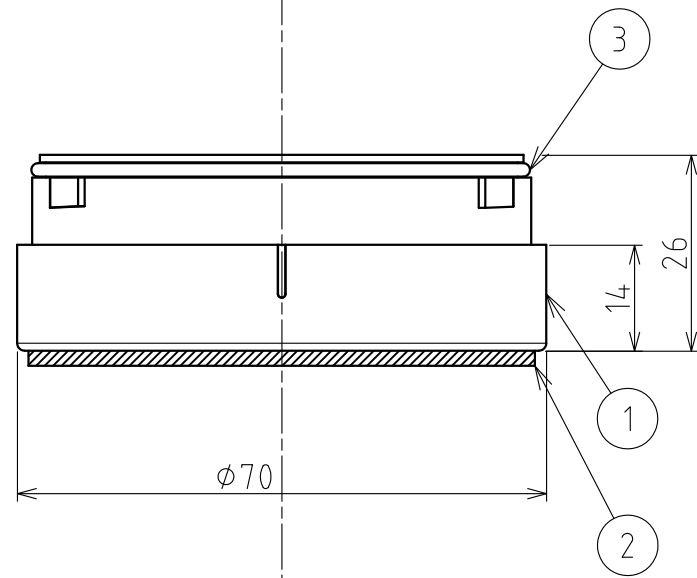

Specification

Model Name	SZ-130(D/S)
Corresponding Model	LS7 Series
Operating Temperature	Correspond to applicable model
Mounting Location	Correspond to applicable model
Protection Rating	Correspond to applicable model
Vibration Resistance	Correspond to applicable model
Mass	45g ±10%
Conformity Standards	RoHS Directive(DIRECTIVE 2002/95/EC)

Chart1

Color	Model Name
OFF WHITE	SZ-130
OFF DARK GRAY	SZ-130D
SILVER	SZ-130S

Insert nut M4 8mm depth(4 points)

Front (Buzzer shedding side)

FIG.1 Installation dimensional drawing(1:1)

3	O-ring		1	Silicon rubber	
2	Waterproof sheet		1	CR	
1	Multi mount bracket		1	ABS (S : Silver painting)	
番号 No.	部品名 Part Name	品目コード Part No.	数量 Qty.	材料 & 寸法 & 処理 Material & Size & Finish	記事 Remarks